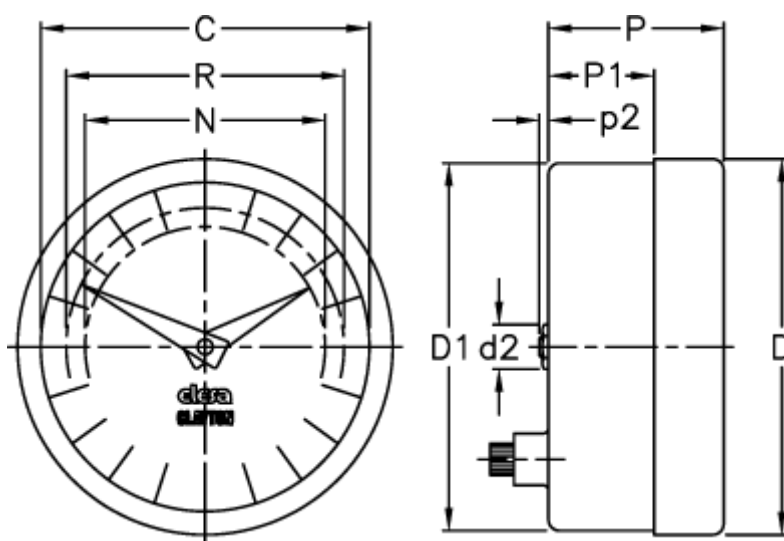

Article number: 2307025501

Description: E+G Positive drive indicator
PA05-0024-D

Measures

C = 102

R = 89

D = 112.7

D1 = 111.0

d2 = 8

N = 76

P = 32

P1 = 18.8

p2 = 1.0